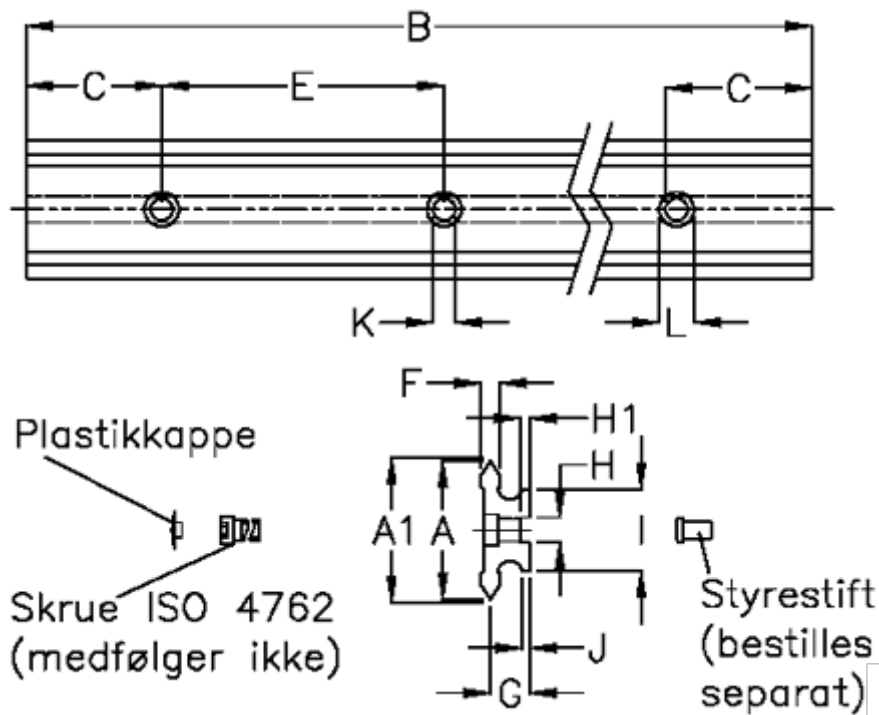

Article number: 0591041796  
 Description: Hepco SL2 spacer slide  
 SS NL 76-1796

## Measures

A	= 76	G	= 19.5	Weight kg/1000 = 10000
A1	= 76.74	H	= 15	
B	= 1796	H1	= 5.0	
C	= 88.0	I	= 50.0	
E	= 180	J	= 5.0	
F	= 9.0	K	= 14.0	
For bearing	= 54	L	= 20 x 12	
For guide pin	= 10	M	= 1	